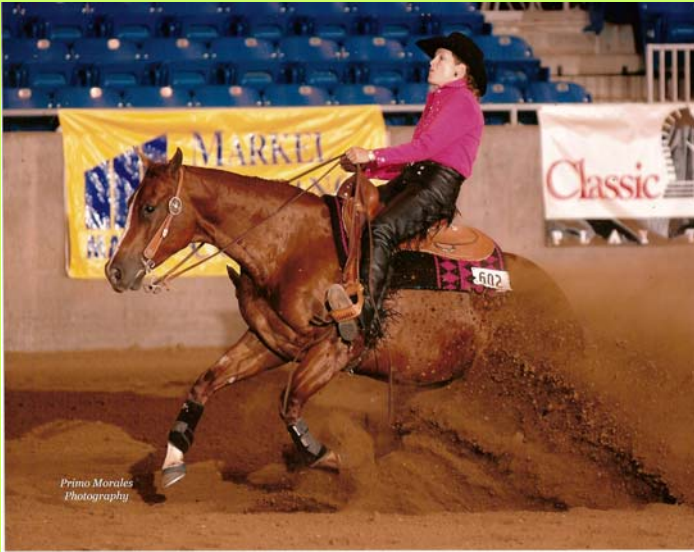

# West Texas Reining Horse Association

WTRHA is an affiliate of the National Reining Horse Association, and we are dedicated to promoting the reining horse in West Texas. Our grass roots organization hosts reining clinics, shows, and special events for the reining enthusiast.

Our association boasts members who are NRHA Futurity winners to weekend showmen and everything in between.

Come experience the excitement of reining and help continue the thrill for future reiners by contributing to WTRHA. Thank you for your support!